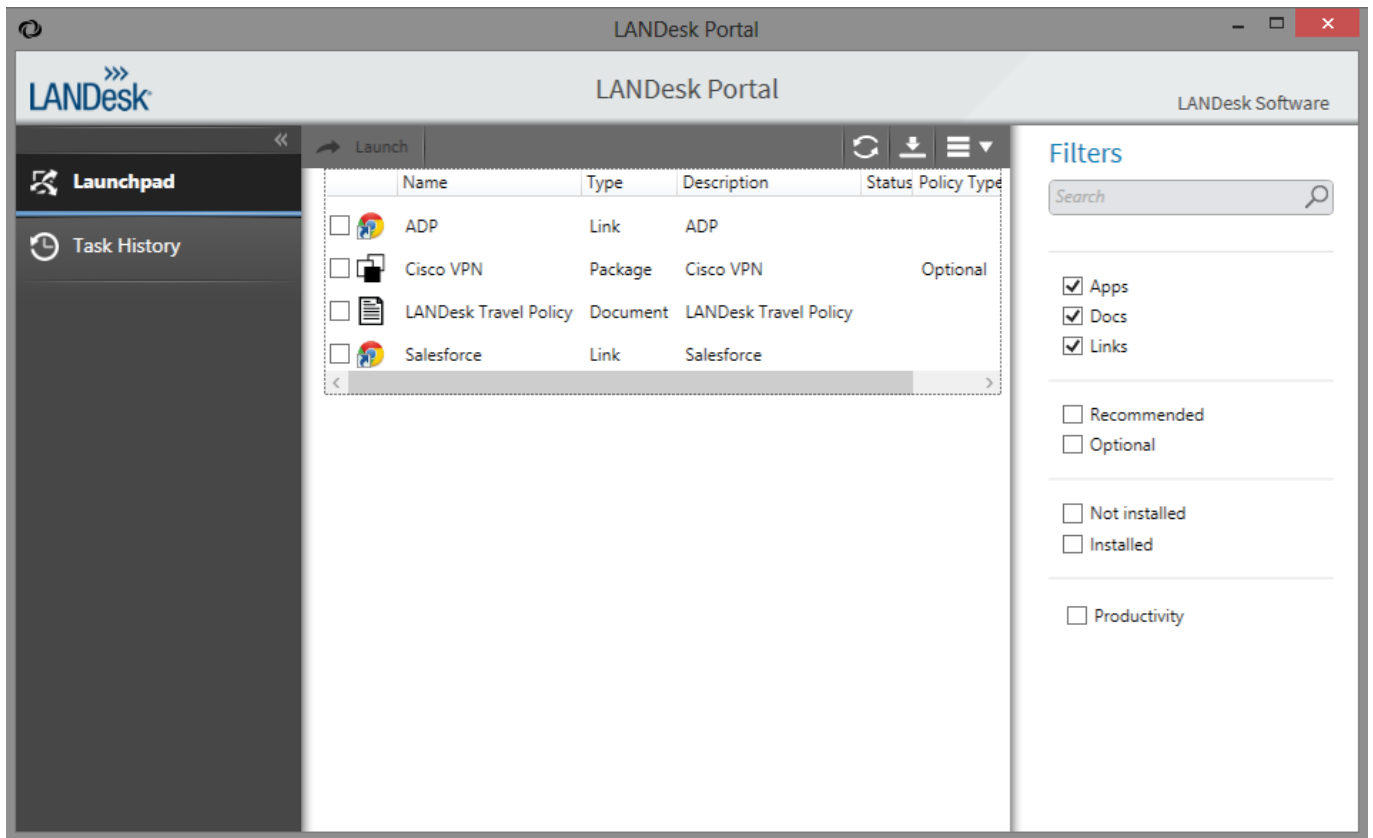

0-WEB.ru

[Download Landesk Management Suite 6.5 \(100-Nodes\) Free](#)

[Download Landesk Management Suite 6.5 \(100-Nodes\) Free](#)

0-WEB.ru

We also tested LANDesk's Management Gateway, a useful appliance that LANDesk Management Suite runs on Windows Server 2.. SQL Server or Oracle Supported client platforms include handheld devices running Java, Palm.

Windows Mobile; embedded devices running Wyse, HP or Teklogix Neoware and Cpio One devices running the Windows CE image; desktops.. Windows, Mac OS, HP- UX, IBM AIX, Mandrivia, Novell Net Ware, Linux and Solaris.. LANDesk Management Suite runs on Windows Server 2 It can use the Microsoft Data Engine (MSDE) to store data for fewer than 1.. LANDesk Total Management Suite 6 5 KBox 1100 starts at \$9900 for 100 nodes Leadership & Management; Lifestyle; Marketing; Mobile; News & Politics; Presentations & Public Speaking; Real Estate.

The comprehensive and Web server- based user interface allowed us to LANDesk actions from anywhere on the network.. bmc application management suite transparent access to any desktop machine in the organization.. Windows, Mac OS, HP- UX, IBM AIX, Mandrivia, Novell Net Ware, Linux and Solaris.